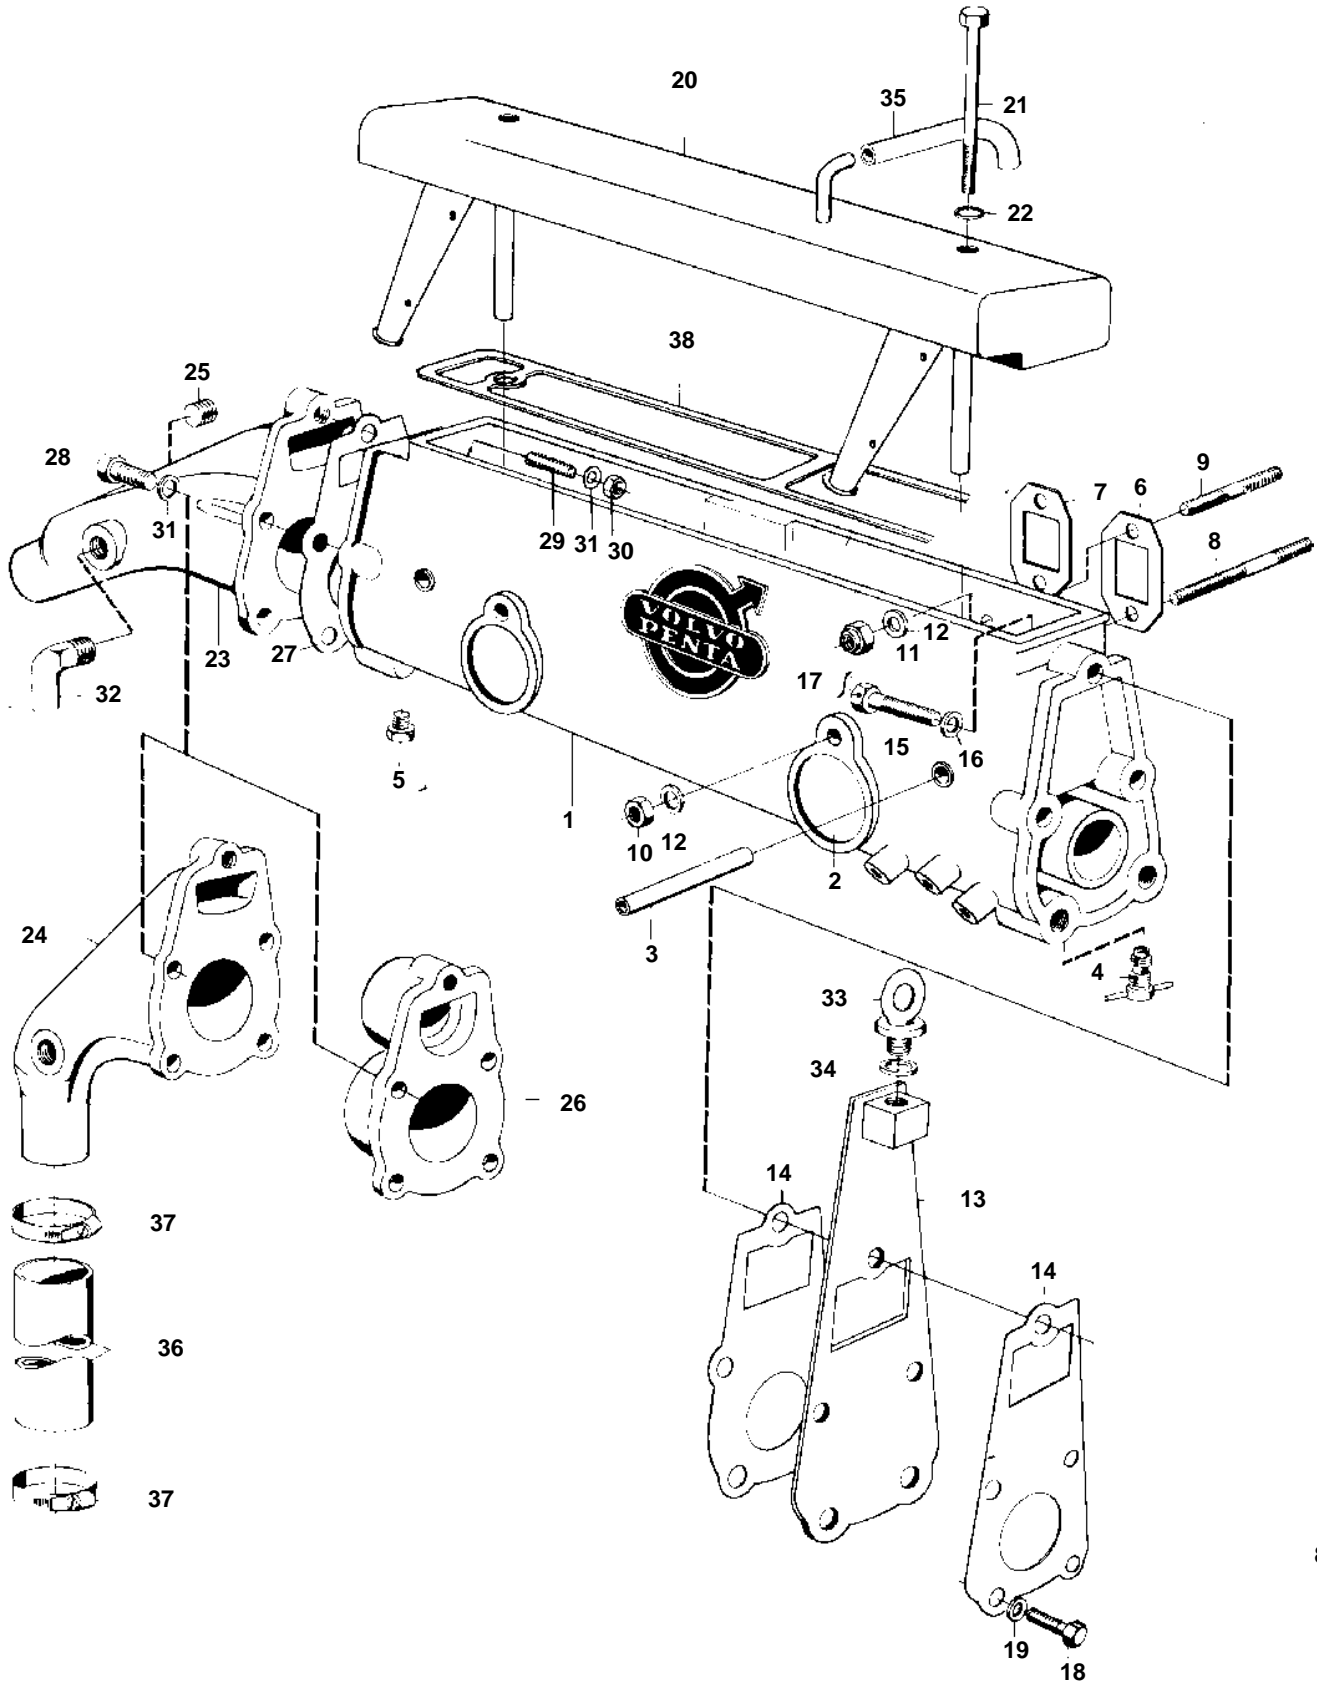

AQD21A

8

5044

5044

Upd: 2009-12-10

7736850 - 26 - 12791

AQD21A

REF	PART NO.	QTY	DESCRIPTION	SEE SEC.	NOTES
1		1	Exhaust pipe		
2	192212	2	• Expansion plug		
3	819134	2	• Protecting sleeve		
4	82744	1	Shut-off cock		
5	180759	1	Plug		
6	820271	3	Gasket		
7	815844	2	Gasket		
8	941588	4	Stud		
9	953049	6	Stud		
10	955782	4	Hexagon nut		
11	946036	6	Lock nut		
12	955894	10	Washer		
13		1	End cover		MO-XXXX/61164
14	819727	2	Gasket		MO-XXXX/61164
	819727	1	Gasket		MOXXXX/61165-
15		1	Screw		
16	955897	1	Washer		
17		X	Locking wire		L = 100 MM
18	955318	4	Hexagon screw		
19	955895	4	Washer		
20		1	Muffler		
21	955311	2	Hexagon screw		
22	955894	2	Washer		
24	818360	1	Exhaust riser		
25	952078	1	Plug		
26		1	Exhaust pipe		SPEC VERSION
27	819727	1	Gasket		
28	959238	4	Hex. socket screw		(955317)
29		1	Stud		
30	963107	1	Lock nut		
31	941908	5	Spring washer		
32		1	Elbow nipple	12797	
33		1	Lifting eye		
34	11994	1	Gasket		
35	826997	1	Hose		SEE GROUP 2A
36	952980	X	Hose		L = 170 MM
37	943480	1	Hose clamp		(951797)
38		1	Gasket		
		1	Decal		